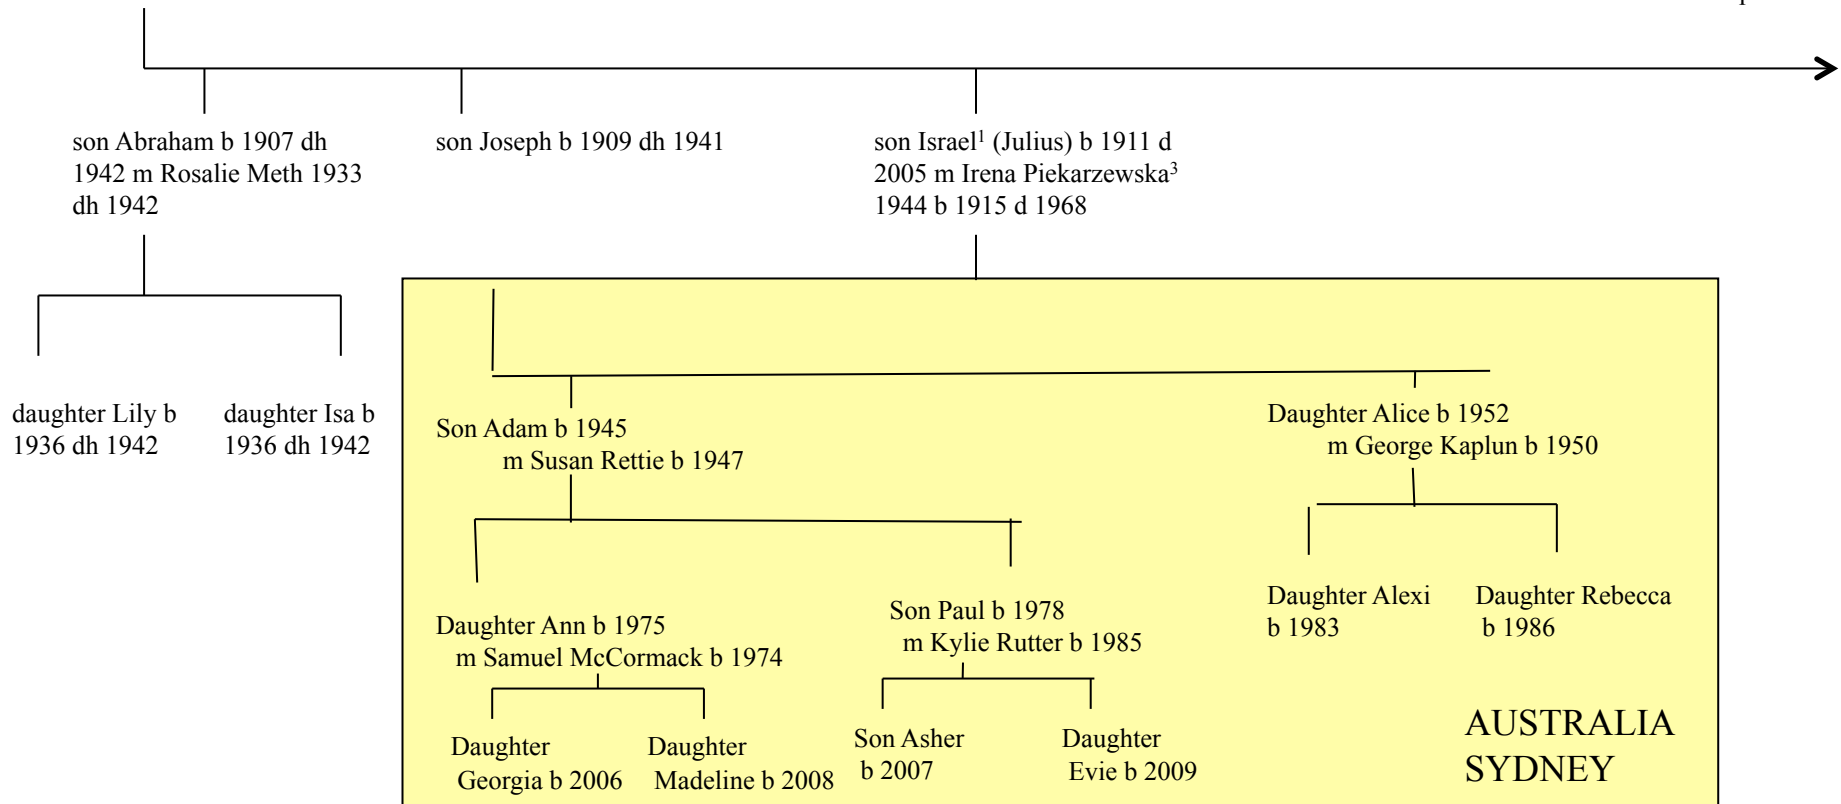

Itzhack Djament b 1883 d 1932
m Chave Lind b 1884 dh 1942

continued to p 6

b born d died
dh died holocaust

¹ Name changed to Rutkowski during WW2
³ Name changed from Oberleder during WW2

continued Itzhack Djament line

b born d died
dh died holocaust

¹ Name changed to Drobot during WW2

² 3rd marriage for Salomea

³ Adopted from Salomea's second marriage