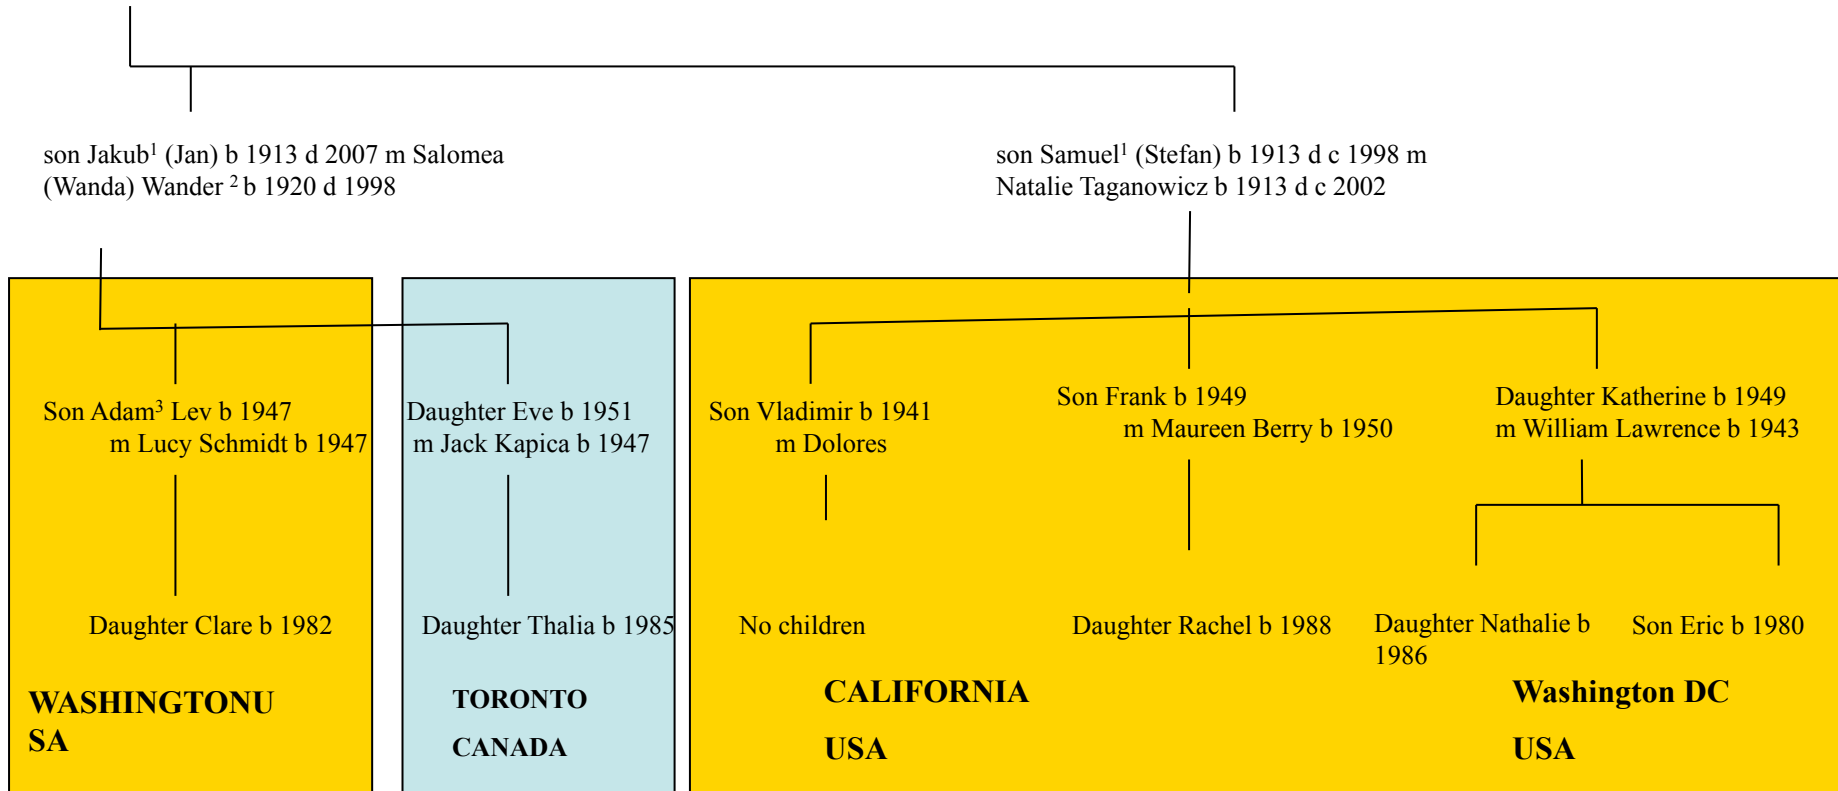

Itzhack Djament b 1883 d 1932
m Chave Lind b 1884 dh 1942

continued to p 6

b born d died
dh died holocaust

¹ Name changed to Rutkowski during WW2
³ Name changed from Oberleder during WW2

continued Itzhack Djament line

b born d died
dh died holocaust

¹ Name changed to Drobot during WW2

² 3rd marriage for Salomea

³ Adopted from Salomea's second marriage