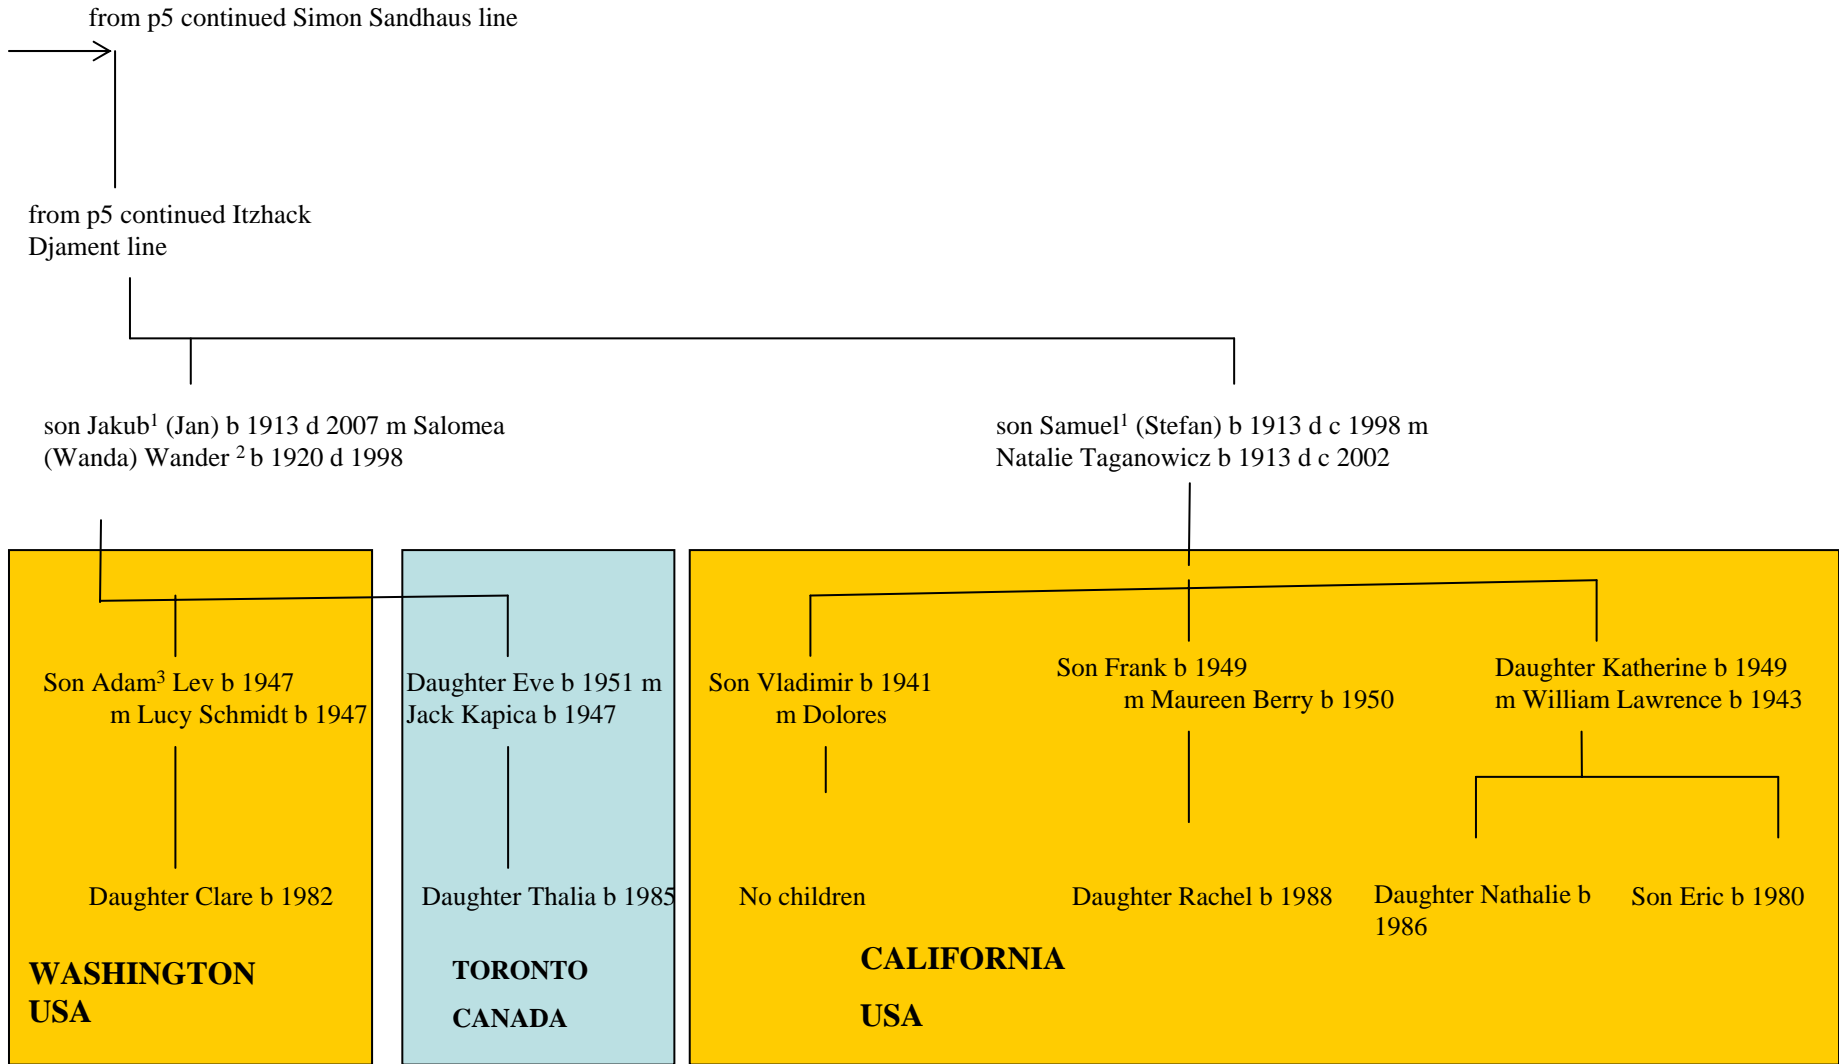

b born d died
dh died holocaust

¹ Name changed to Drobot during WW2

² 3rd marriage for Salomea

³ Adopted from Salomea's second marriage